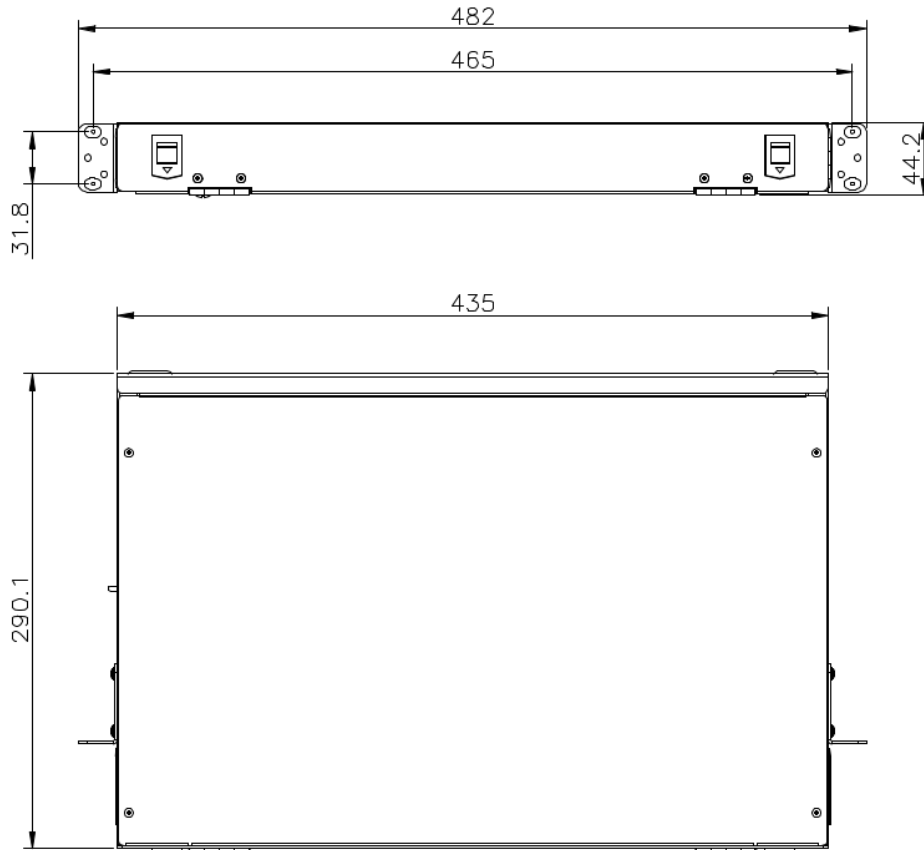

Technical Drawing