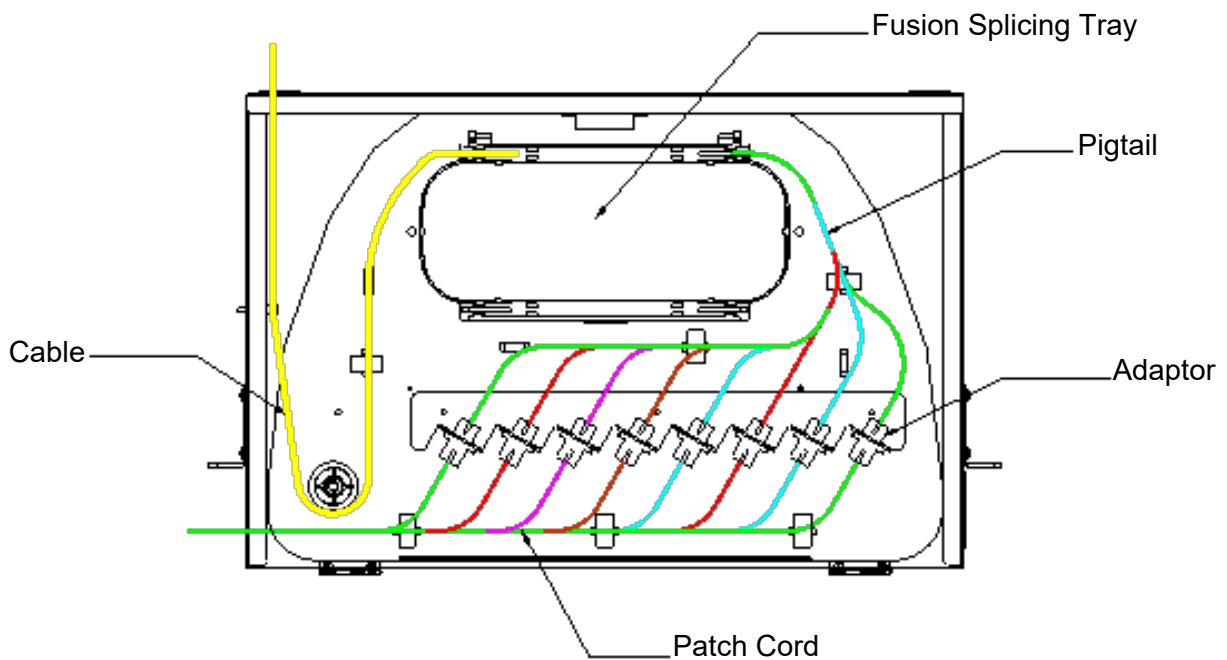

Technical Drawing